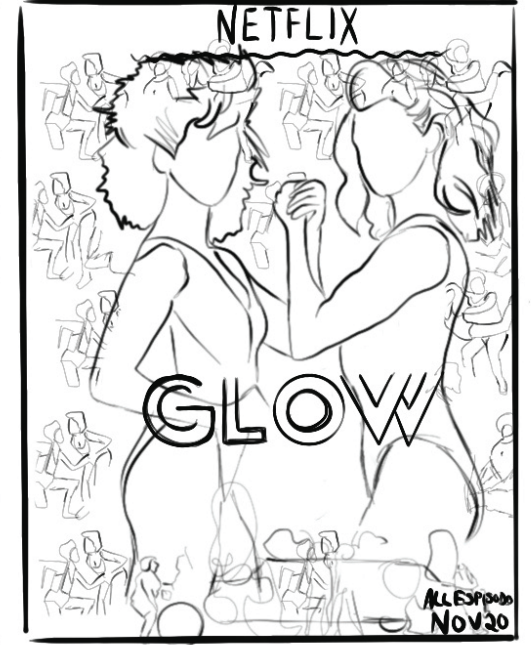

SKETCHES FOR MOVIE POSTER