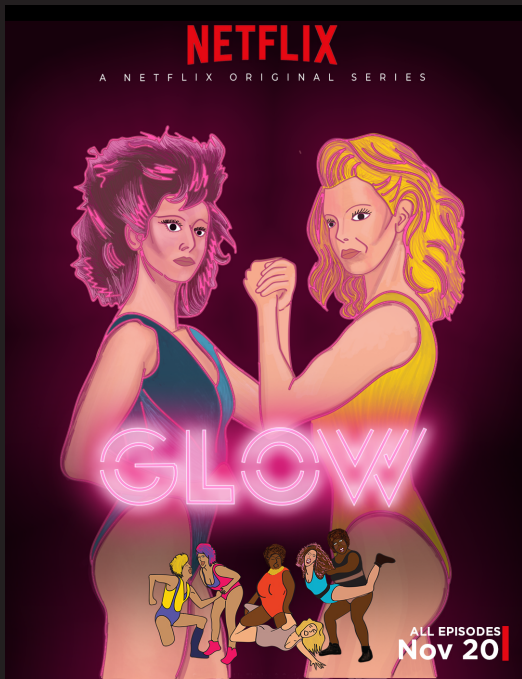

DEVELOPED FOR MOVIE POSTER